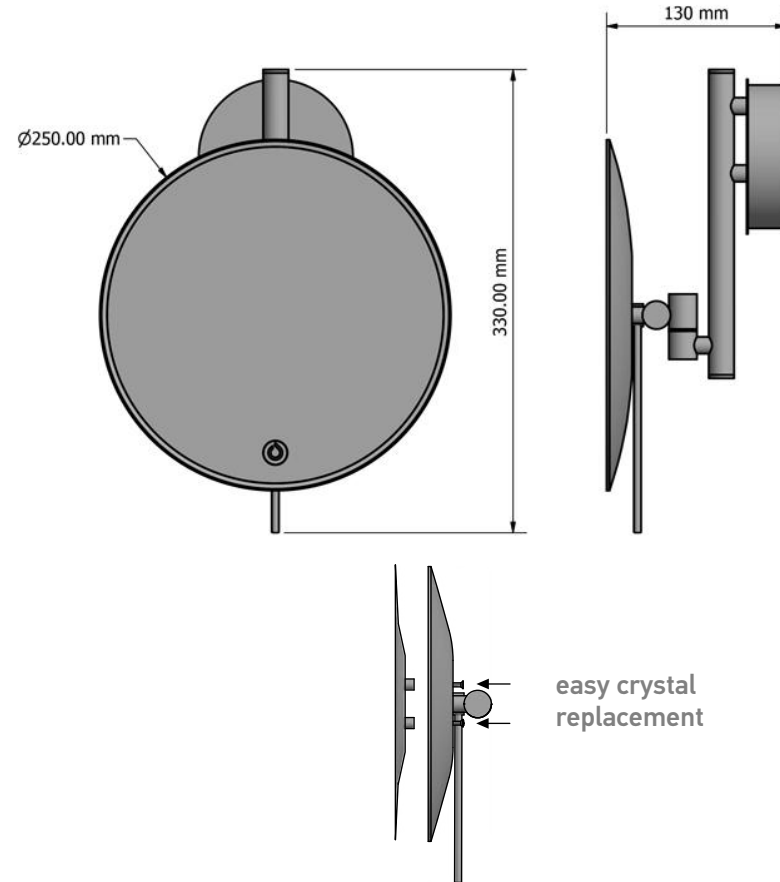

Technical Sheet

Finishing : Chrome
Metal : Brass

KATSIERIS BROS S.A.

Industry Bathroom accessories, Design & Manufacturing, Koropi Industrial Region, Loc: Poka 194 00, Koropi P.O. 27. Athens-Greece T:+30 210 6627 500, F:+30 210 6626 830
info@sanco.gr, www.sanco.gr