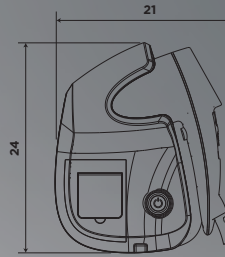

TECHNICAL CARD
WALL-MOUNTED HAIRDRYER

220/240 Voltage power supply

2000 Watts power output

Three air flow and temperature selections

Max speed air flow : 8.50 m³/s

Max air flow : 110 m³/h

Noise : approximately 67 db

Double insulation

Protection degree : IP20

ABS plastic material

Combination of glossy and matte surfaces
on the wall-mounted support .

Chrome finishing on the hairdryer unit and
surrounding the main ON/OFF switch on the
wall-mounted support.

Transparent diffuser/nozzle.

Main ON/OFF switch on the wall-mounted
support with low-power blue LED courtesy light.

Push/Release button on the hairdryer unit.

Additional safety switch located in the housing
on the wall-mounted unit.

**Dual USB socket LED lighted behind the
window on the front of the support (with
low-voltage transformer).**

Universal shaver socket.

Double possibility for electrical connection (directly
from the wall or with a standard electrical cable).

Electrical cable included with European Schuko plug.

Easy wall fitting (without the need for dismantling)

Instructions in Italian and English with mounting
template and rawplugs included in the packaging.

CE certification

Italian Design – Registered Design

HOSPISTYLE®

info@ghibliervo.com

Tel : +39 338 4733486

+39 334 2288847

C.P. / P. O. Box : 42

24028 PONTE NOSSA (BG) ITALY

www.hospistyle.it

www.ghibliervo.com