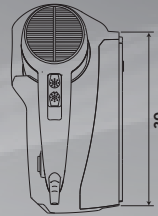

TECHNICAL CARD
WALL-MOUNTED HAIRDRYER

220/240 Voltage power supply

2000 Watts power output

Three air flow and temperature selections

Max speed air flow : 8.50 m³/s

Max air flow : 110 m³/h

Noise : approximately 67 db

Double insulation

Protection degree : IP20

ABS plastic material

Combination of glossy and matte surfaces
on the wall-mounted support .

Chrome finishing on the hairdryer unit and
surrounding the main ON/OFF switch on the
wall-mounted support.

Transparent diffuser/nozzle.

Main ON/OFF switch on the wall-mounted
support with low-power blue LED courtesy light.

Push/Release button on the hairdryer unit.

Additional safety switch located in the housing
on the wall-mounted unit.

**Dual USB socket LED lighted behind the
window on the front of the support (with
low-voltage transformer).**

Universal shaver socket.

Double possibility for electrical connection (directly
from the wall or with a standard electrical cable).

Electrical cable included with European Schuko plug.

Easy wall fitting (without the need for dismantling)

Instructions in Italian and English with mounting
template and rawplugs included in the packaging.

CE certification

Italian Design – Registered Design

HOSPISTYLE®

info@ghibliervo.com

Tel : +39 338 4733486

+39 334 2288847

C.P. / P. O. Box : 42

24028 PONTE NOSSA (BG) ITALY

www.hospistyle.it

www.ghibliervo.com