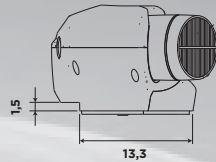

TECHNICAL CARD
WALL-MOUNTED HAIRDRYER

220/240 Voltage power supply

2000 Watts power output

Three air flow and temperature selections

Max speed air flow : 8.50 m³/s

Max air flow : 110 m³/h

Noise : approximately 67 db

Double insulation

Protection degree : IP20

ABS plastic material

Combination of glossy and matte surfaces
on the wall-mounted support .

Chrome finishing on the hairdryer unit and
surrounding the main ON/OFF switch on the
wall-mounted support.

Transparent diffuser/nozzle.

Main ON/OFF switch on the wall-mounted
support with low-power blue LED courtesy light.

Push/Release button on the hairdryer unit.

Additional safety switch located in the housing
on the wall-mounted unit.

**Dual USB socket LED lighted behind the
window on the front of the support (with
low-voltage transformer).**

Universal shaver socket.

Double possibility for electrical connection (directly
from the wall or with a standard electrical cable).

Electrical cable included with European Schuko plug.

Easy wall fitting (without the need for dismantling)

Instructions in Italian and English with mounting
template and rawplugs included in the packaging.

CE certification

Italian Design – Registered Design

HOSPISTYLE®

info@ghibliervo.com

Tel : +39 338 4733486

+39 334 2288847

C.P. / P. O. Box : 42

24028 PONTE NOSSA (BG) ITALY

www.hospistyle.it

www.ghibliervo.com