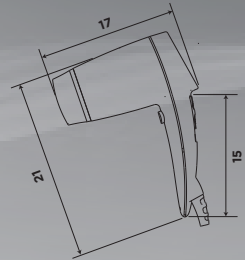

TECHNICAL CARD
WALL-MOUNTED HAIRDRYER

220/240 Voltage power supply

2000 Watts power output

Three air flow and temperature selections

Max speed air flow : 8.50 m³/s

Max air flow : 110 m³/h

Noise : approximately 67 db

Double insulation

Protection degree : IP20

ABS plastic material

Combination of glossy and matte surfaces
on the wall-mounted support .

Chrome finishing on the hairdryer unit and
surrounding the main ON/OFF switch on the
wall-mounted support.

Transparent diffuser/nozzle.

Main ON/OFF switch on the wall-mounted
support with low-power blue LED courtesy light.

Push/Release button on the hairdryer unit.

Additional safety switch located in the housing
on the wall-mounted unit.

**Dual USB socket LED lighted behind the
window on the front of the support (with
low-voltage transformer).**

Universal shaver socket.

Double possibility for electrical connection (directly
from the wall or with a standard electrical cable).

Electrical cable included with European Schuko plug.

Easy wall fitting (without the need for dismantling)

Instructions in Italian and English with mounting
template and rawplugs included in the packaging.

CE certification

Italian Design – Registered Design

HOSPISTYLE®

info@ghibliervo.com

Tel : +39 338 4733486

+39 334 2288847

C.P. / P. O. Box : 42

24028 PONTE NOSSA (BG) ITALY

www.hospistyle.it

www.ghibliervo.com