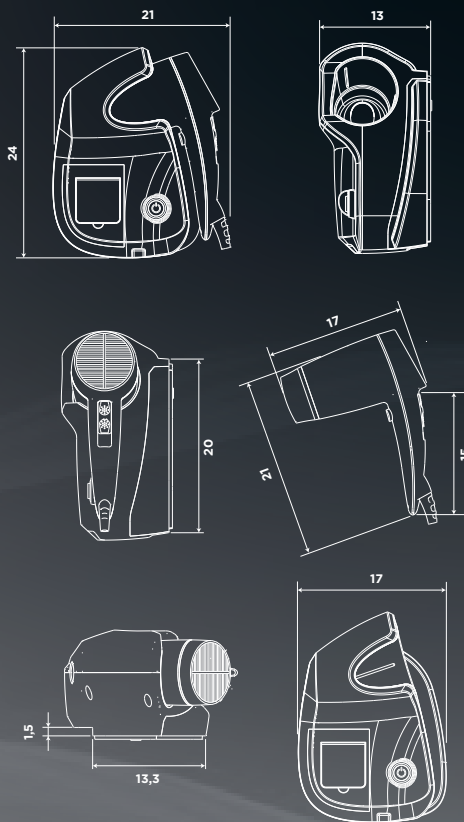

TECHNICAL CARD
WALL-MOUNTED HAIRDRYER

220/240 Voltage power supply

2000 Watts power output

Three air flow and temperature selections

Max speed air flow : 8.50 m³/s

Max air flow : 110 m³/h

Noise : approximately 67 db

Double insulation

Protection degree : IP20

ABS plastic material

Combination of glossy and matte surfaces
on the wall-mounted support.

Chrome finishing on the hairdryer unit and
surrounding the main ON/OFF switch on the
wall-mounted support.

Transparent diffuser/nozzle.

Main ON/OFF switch on the wall-mounted
support with low-power blue LED courtesy light.

Push/Release button on the hairdryer unit.

Additional safety switch located in the housing
on the wall-mounted unit.

**Dual USB socket LED lighted behind the
window on the front of the support (with
low-voltage transformer).**

Universal shaver socket.

Double possibility for electrical connection (directly
from the wall or with a standard electrical cable).

Electrical cable included with European Schuko plug.

Easy wall fitting (without the need for dismantling)

Instructions in Italian and English with mounting
template and rawplugs included in the packaging.

CE certification

Italian Design – Registered Design